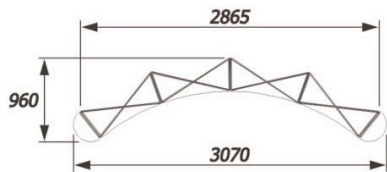

# Pop Up Display Spec Sheet

(All dimensions approx in mm)

### 3 x 4 Curved

Single Sided - 21 mag bars, 4 front curved and 2 D-end hangers  
 Double Sided - 30 mag bars, 4 front curved, 4 rear curved and 2 D-end hangers

### 3 x 3 Curved

Single Sided - 18 mag bars, 3 front curved and 2 D-end hangers  
 Double Sided - 24 mag bars, 3 front curved, 3 rear curved and 2 D-end hangers

### 3 x 2 Curved

Single Sided - 15 mag bars, 2 front curved and 2 D-end hangers  
 Double Sided - 18 mag bars, 2 front curved, 2 rear curved and 2 D-end hangers