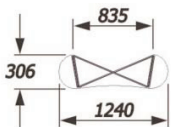

# Pop Up Display Spec Sheet

(All dimensions approx in mm)

### 3 x 4 Curved

Single Sided - 21 mag bars, 4 front curved and 2 D-end hangers  
 Double Sided - 30 mag bars, 4 front curved, 4 rear curved and 2 D-end hangers

### 3 x 3 Curved

Single Sided - 18 mag bars, 3 front curved and 2 D-end hangers  
 Double Sided - 24 mag bars, 3 front curved, 3 rear curved and 2 D-end hangers

### 3 x 2 Curved

Single Sided - 15 mag bars, 2 front curved and 2 D-end hangers  
 Double Sided - 18 mag bars, 2 front curved, 2 rear curved and 2 D-end hangers