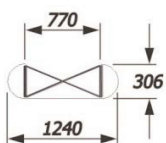

3 x 1 Straight

Single Sided - 12 mag bars, 1 straight hanger or 2 horizontal mag bars and 2 D-end hangers
Double Sided - 12 mag bars, 2 straight hangers or 4 horizontal mag bars and 2 D-end hangers