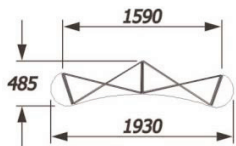

# Pop Up Display Spec Sheet

(All dimensions approx in mm)

### 3 x 4 Curved

Single Sided - 21 mag bars, 4 front curved and 2 D-end hangers  
 Double Sided - 30 mag bars, 4 front curved, 4 rear curved and 2 D-end hangers

### 3 x 3 Curved

Single Sided - 18 mag bars, 3 front curved and 2 D-end hangers  
 Double Sided - 24 mag bars, 3 front curved, 3 rear curved and 2 D-end hangers

### 3 x 2 Curved

Single Sided - 15 mag bars, 2 front curved and 2 D-end hangers  
 Double Sided - 18 mag bars, 2 front curved, 2 rear curved and 2 D-end hangers