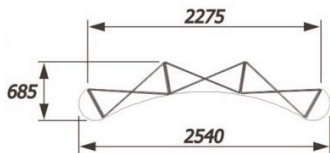

# Pop Up Display Spec Sheet

(All dimensions approx in mm)

### 3 x 4 Curved

Single Sided - 21 mag bars, 4 front curved and 2 D-end hangers  
 Double Sided - 30 mag bars, 4 front curved, 4 rear curved and 2 D-end hangers

### 3 x 3 Curved

Single Sided - 18 mag bars, 3 front curved and 2 D-end hangers  
 Double Sided - 24 mag bars, 3 front curved, 3 rear curved and 2 D-end hangers

### 3 x 2 Curved

Single Sided - 15 mag bars, 2 front curved and 2 D-end hangers  
 Double Sided - 18 mag bars, 2 front curved, 2 rear curved and 2 D-end hangers