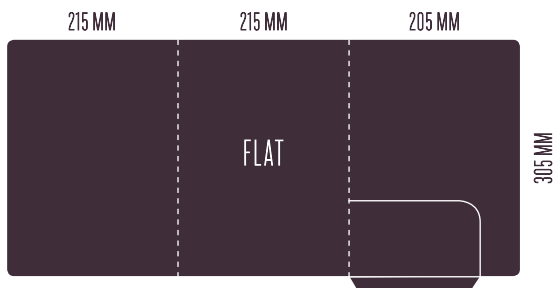

A4 6PP

A5 8PP LONG
ROLL FOLD

A4 4PP
LANDSCAPE

A5 6PP
LANDSCAPE

FOLDERS

SHELF STRIPS,
BOOK JACKETS & WRAPS