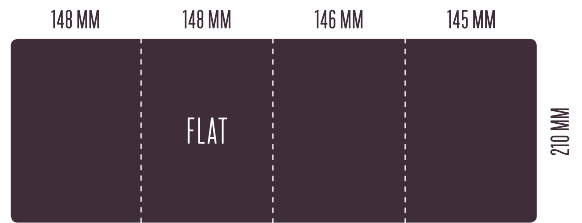

A4 6PP

A5 8PP LONG
ROLL FOLD

A4 4PP
LANDSCAPE

A5 6PP
LANDSCAPE

FOLDERS

SHELF STRIPS,
BOOK JACKETS & WRAPS