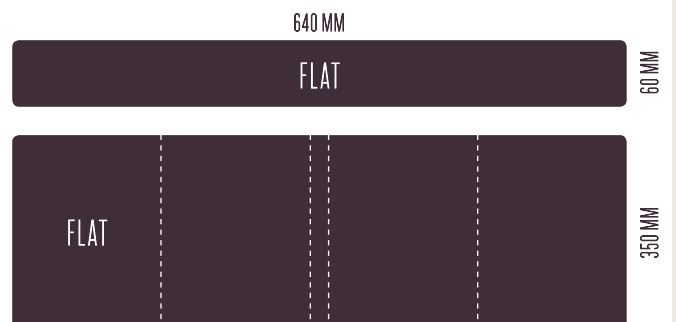

A4 6PP

A5 8PP LONG
ROLL FOLD

A4 4PP
LANDSCAPE

A5 6PP
LANDSCAPE

FOLDERS

SHELF STRIPS,
BOOK JACKETS & WRAPS